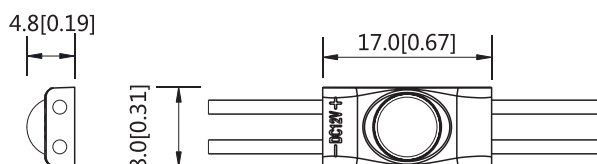

## Dimensions

- Size in mm

## Specs

Part No.	Color	Luminous flux (lm/pc)	Lumen efficiency (lm/W)	Input Voltage (V DC)	Power (W/pc)
MINI SIGN120°	White	18	60	12	0.3